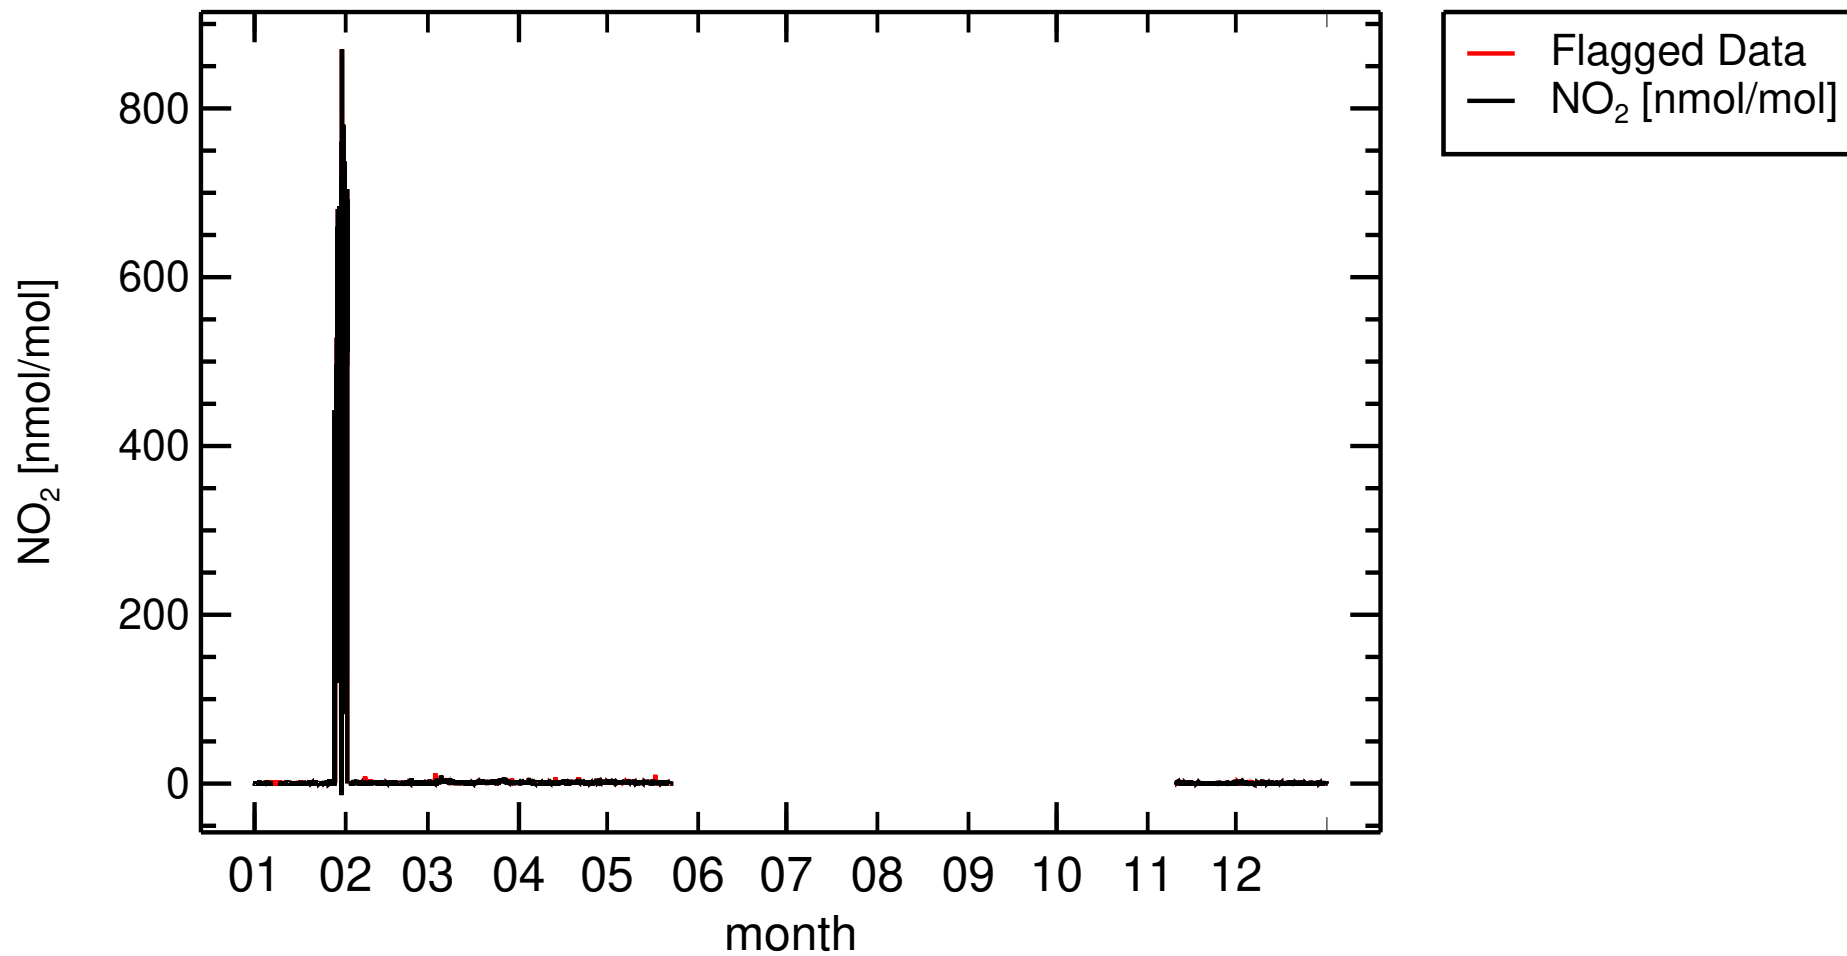

2022

FR0030R , Puy de Dome