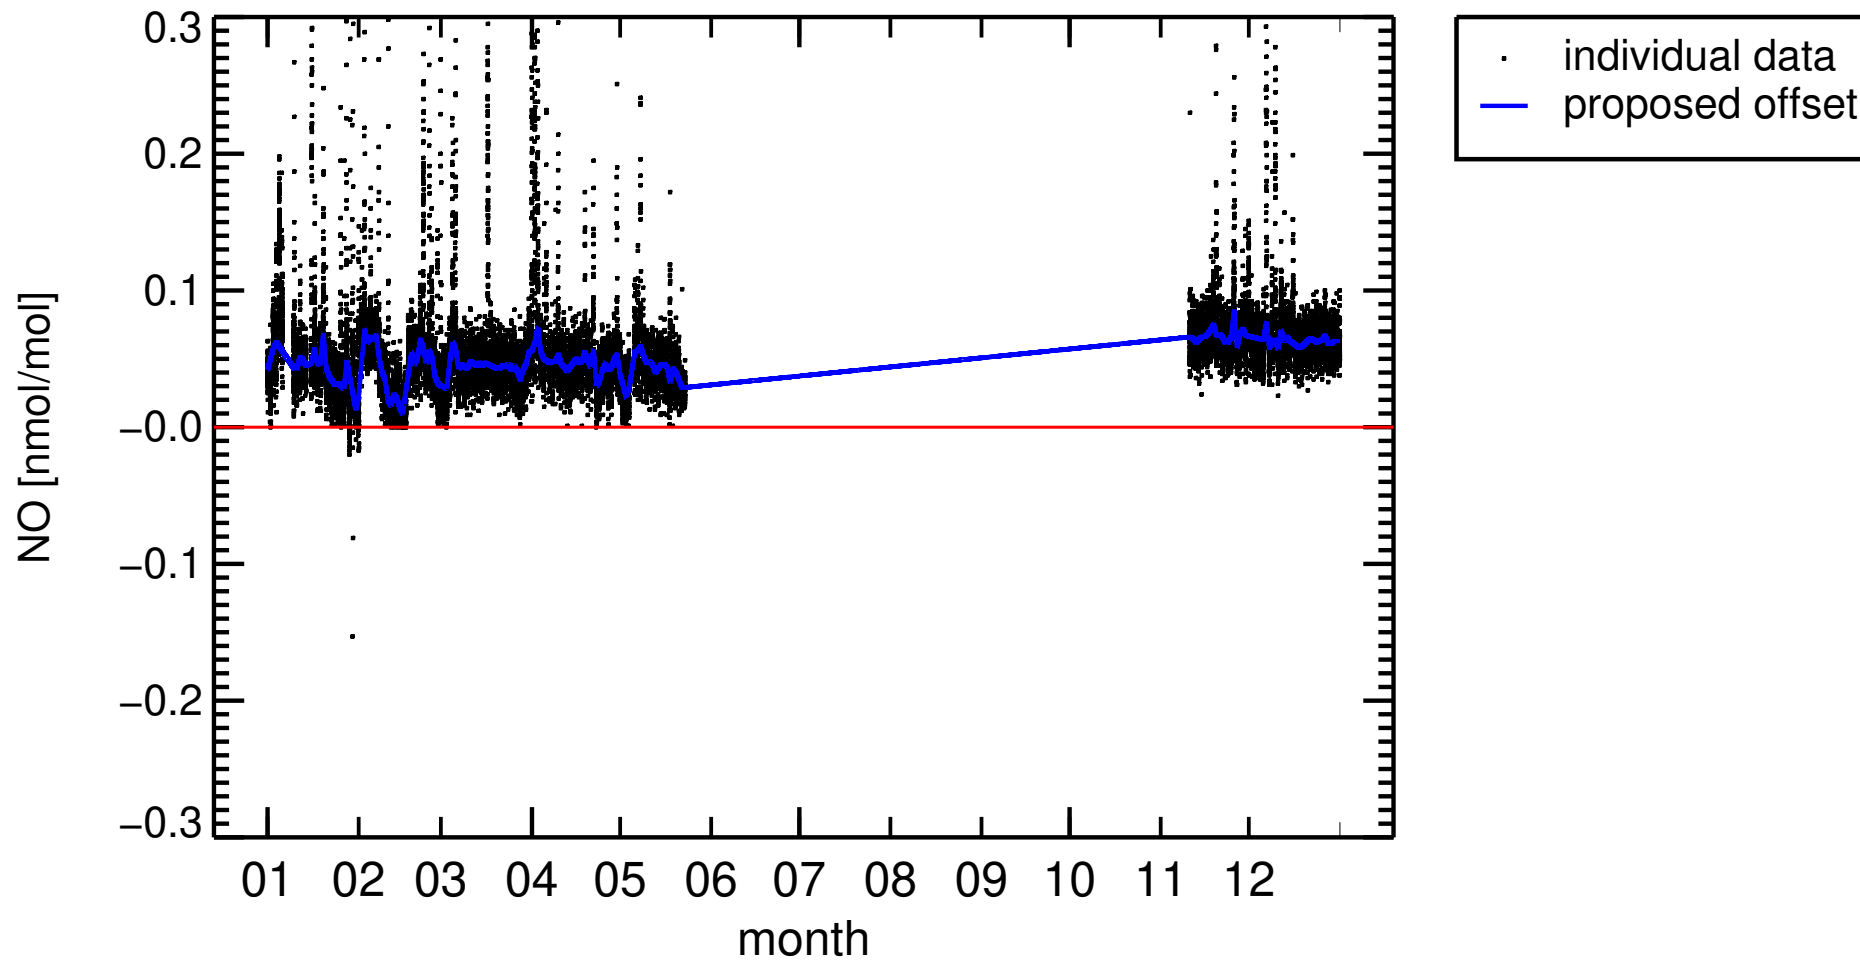

2022

FR0030R , Puy de Dome