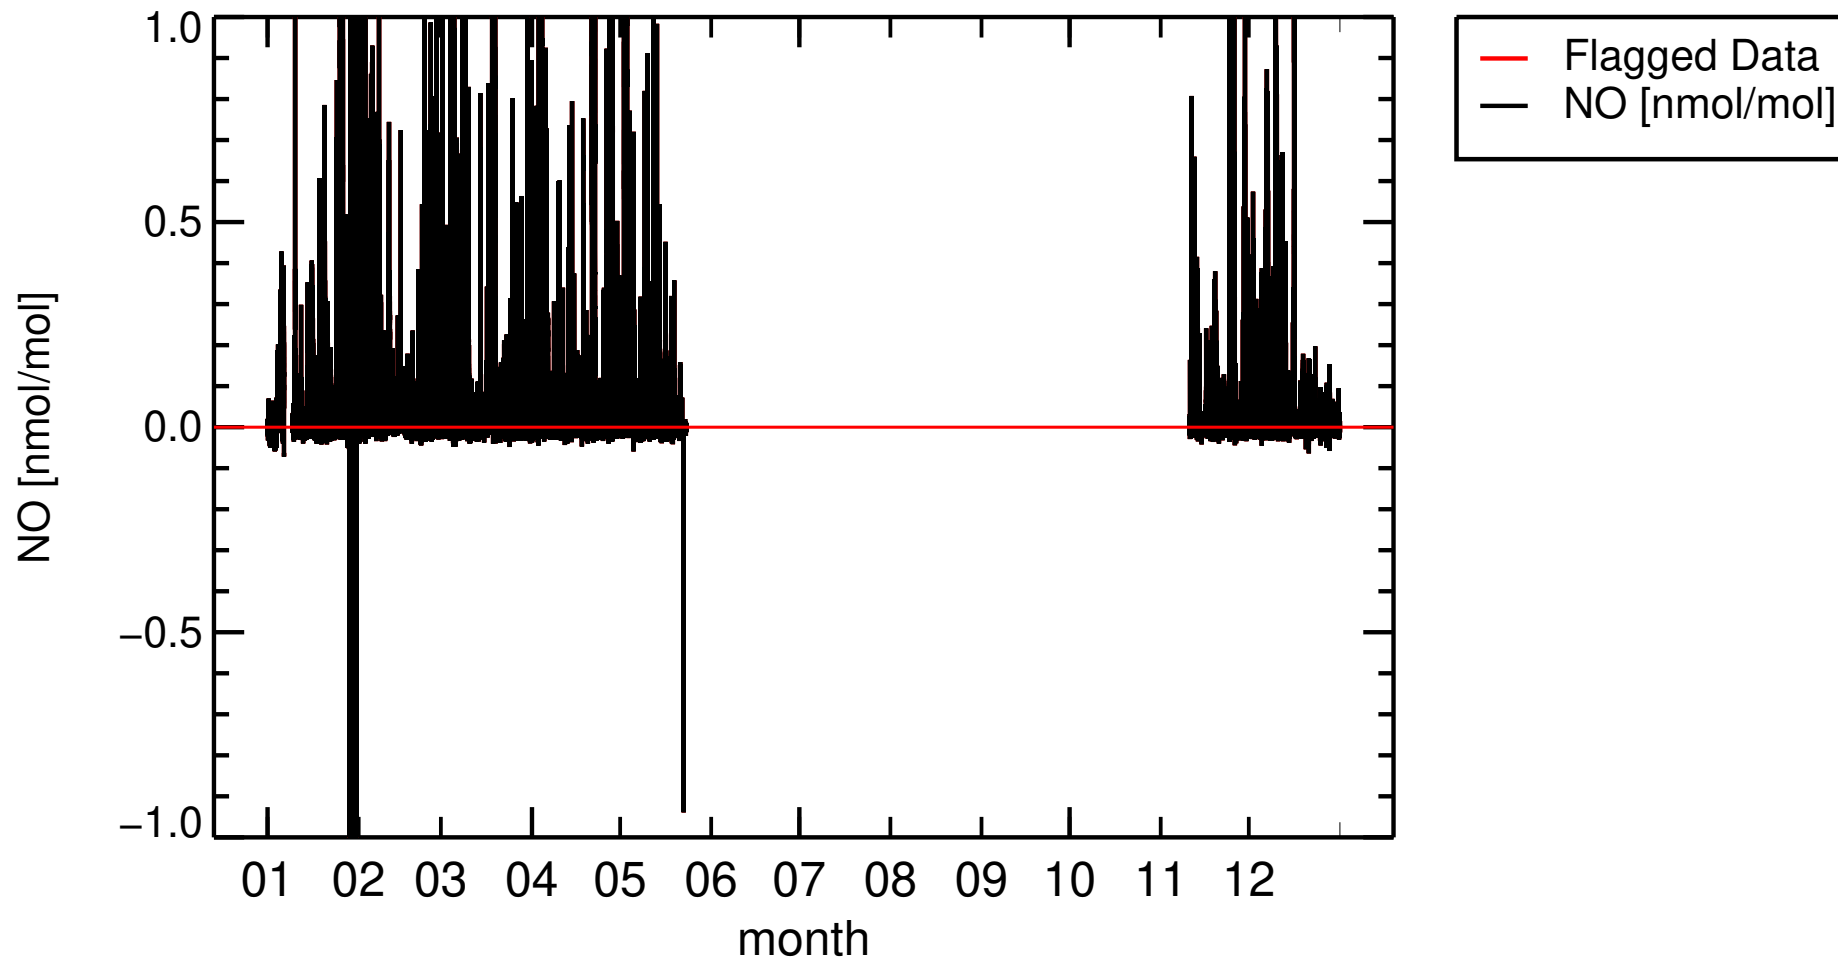

2022

FR0030R , Puy de Dome (rev.)