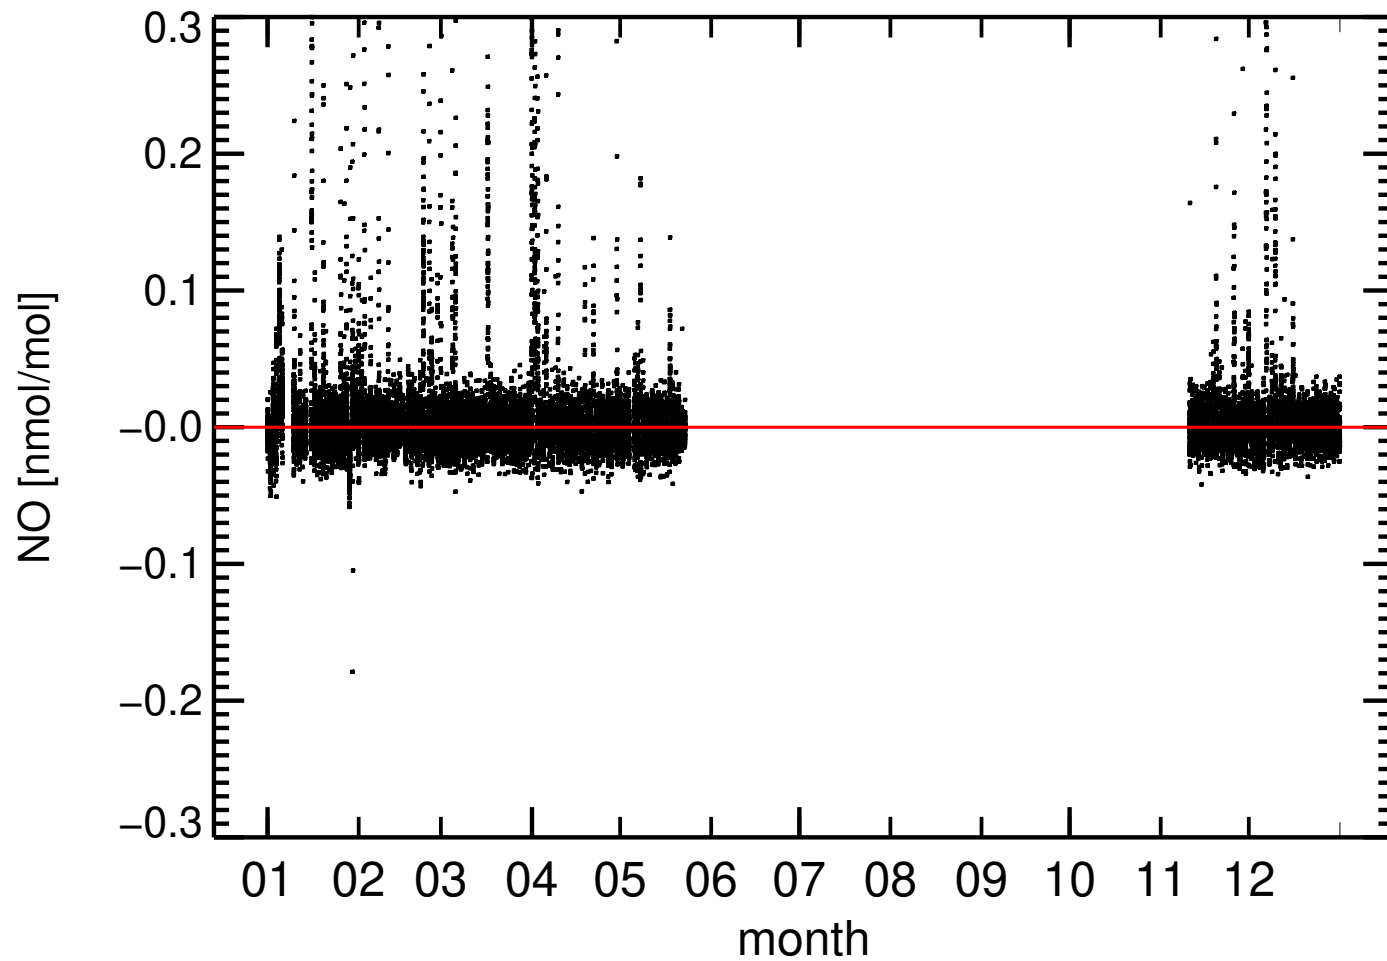

2022

FR0030R , Puy de Dome (rev.)