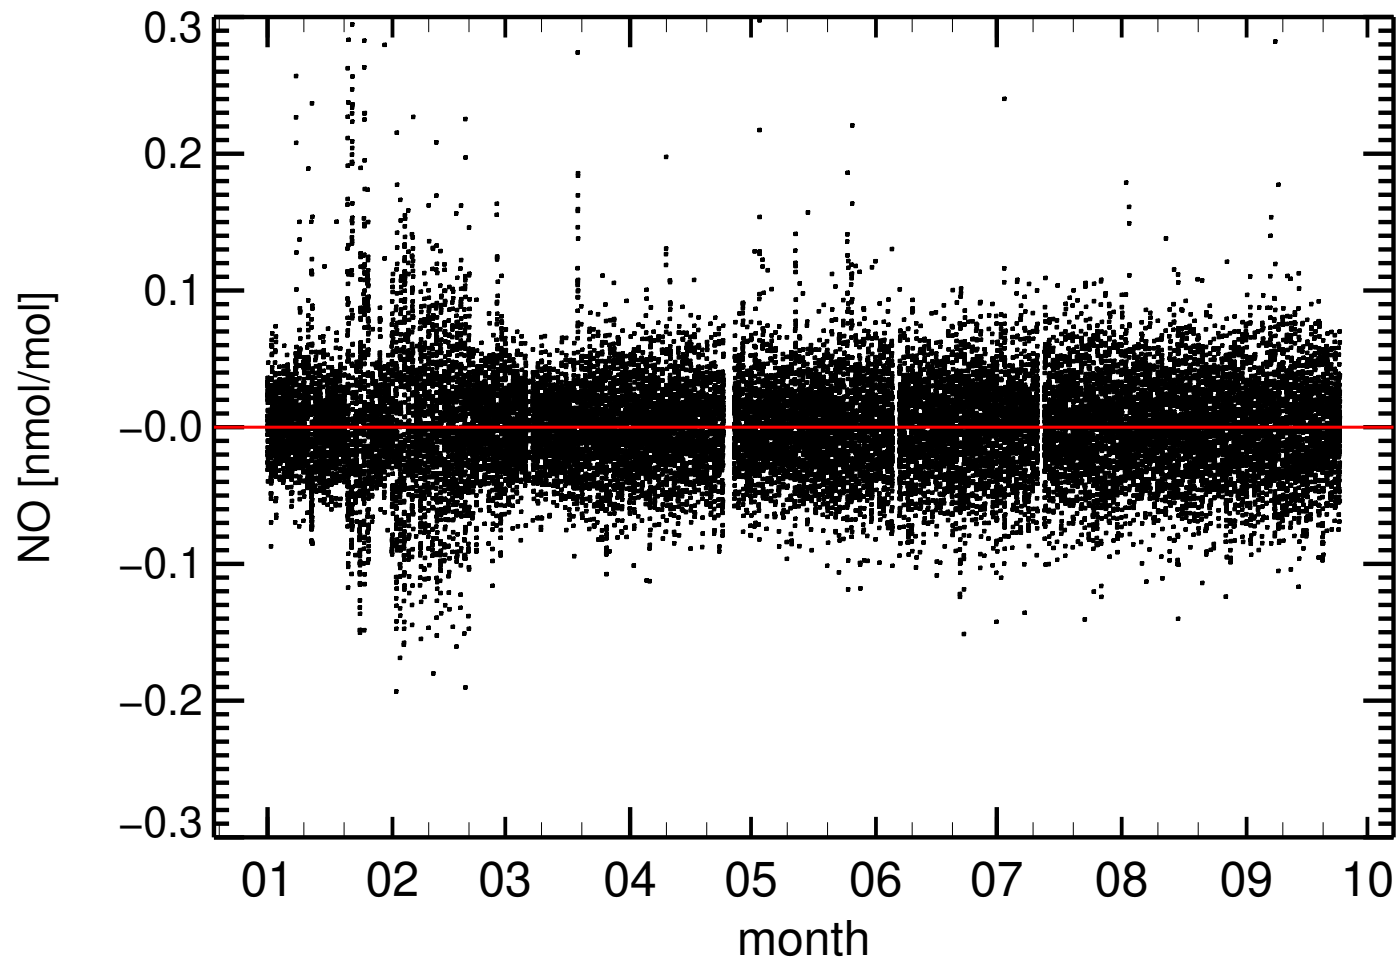

2019

FR0030R , Puy de Dome (rev.)