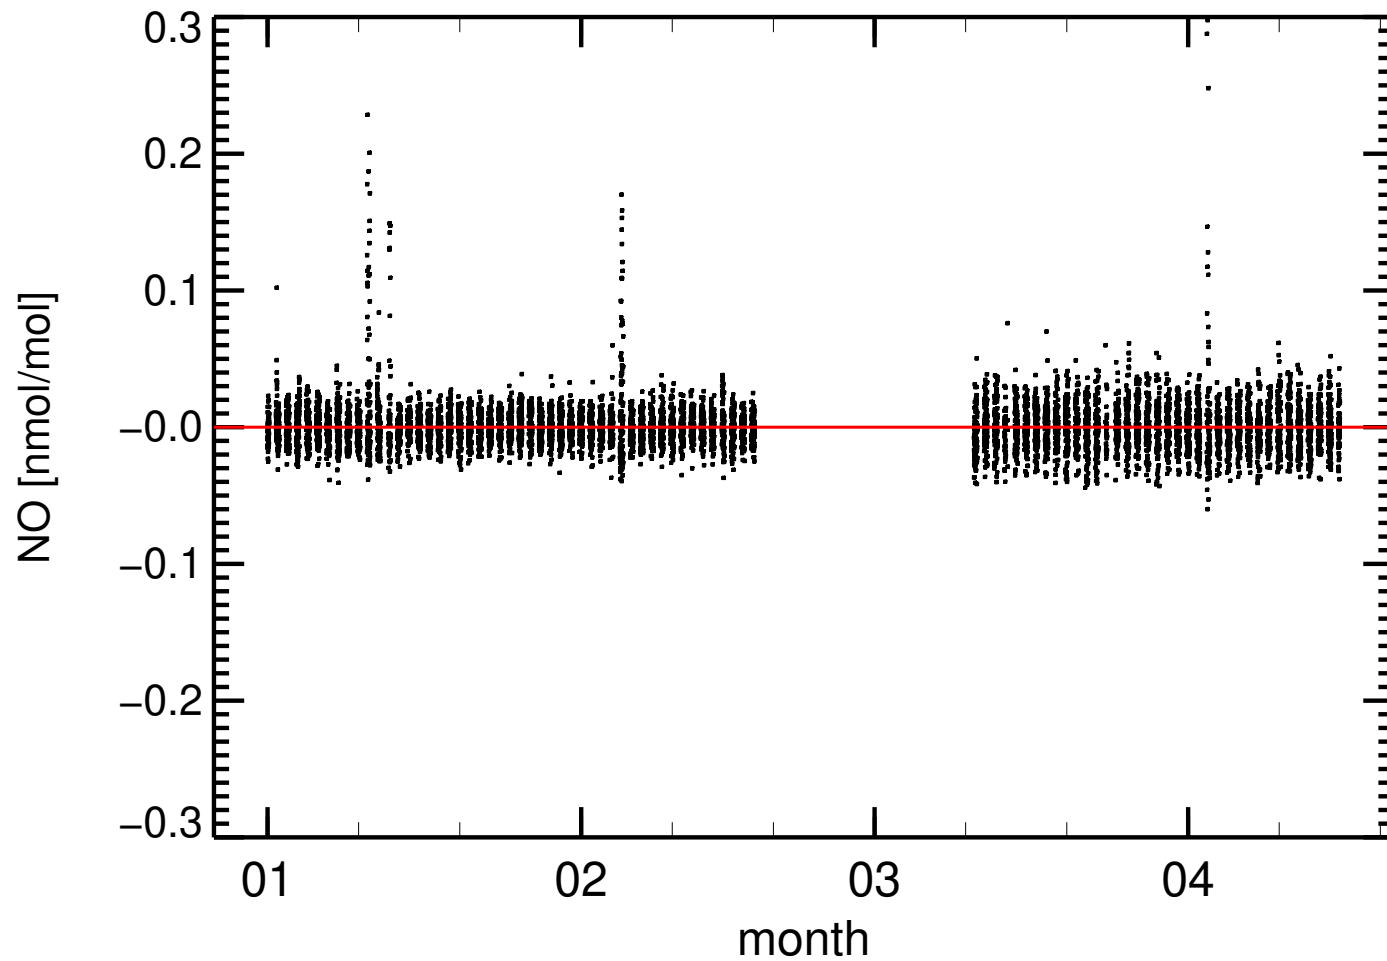

2020

FR0030R , Puy de Dome (rev.)