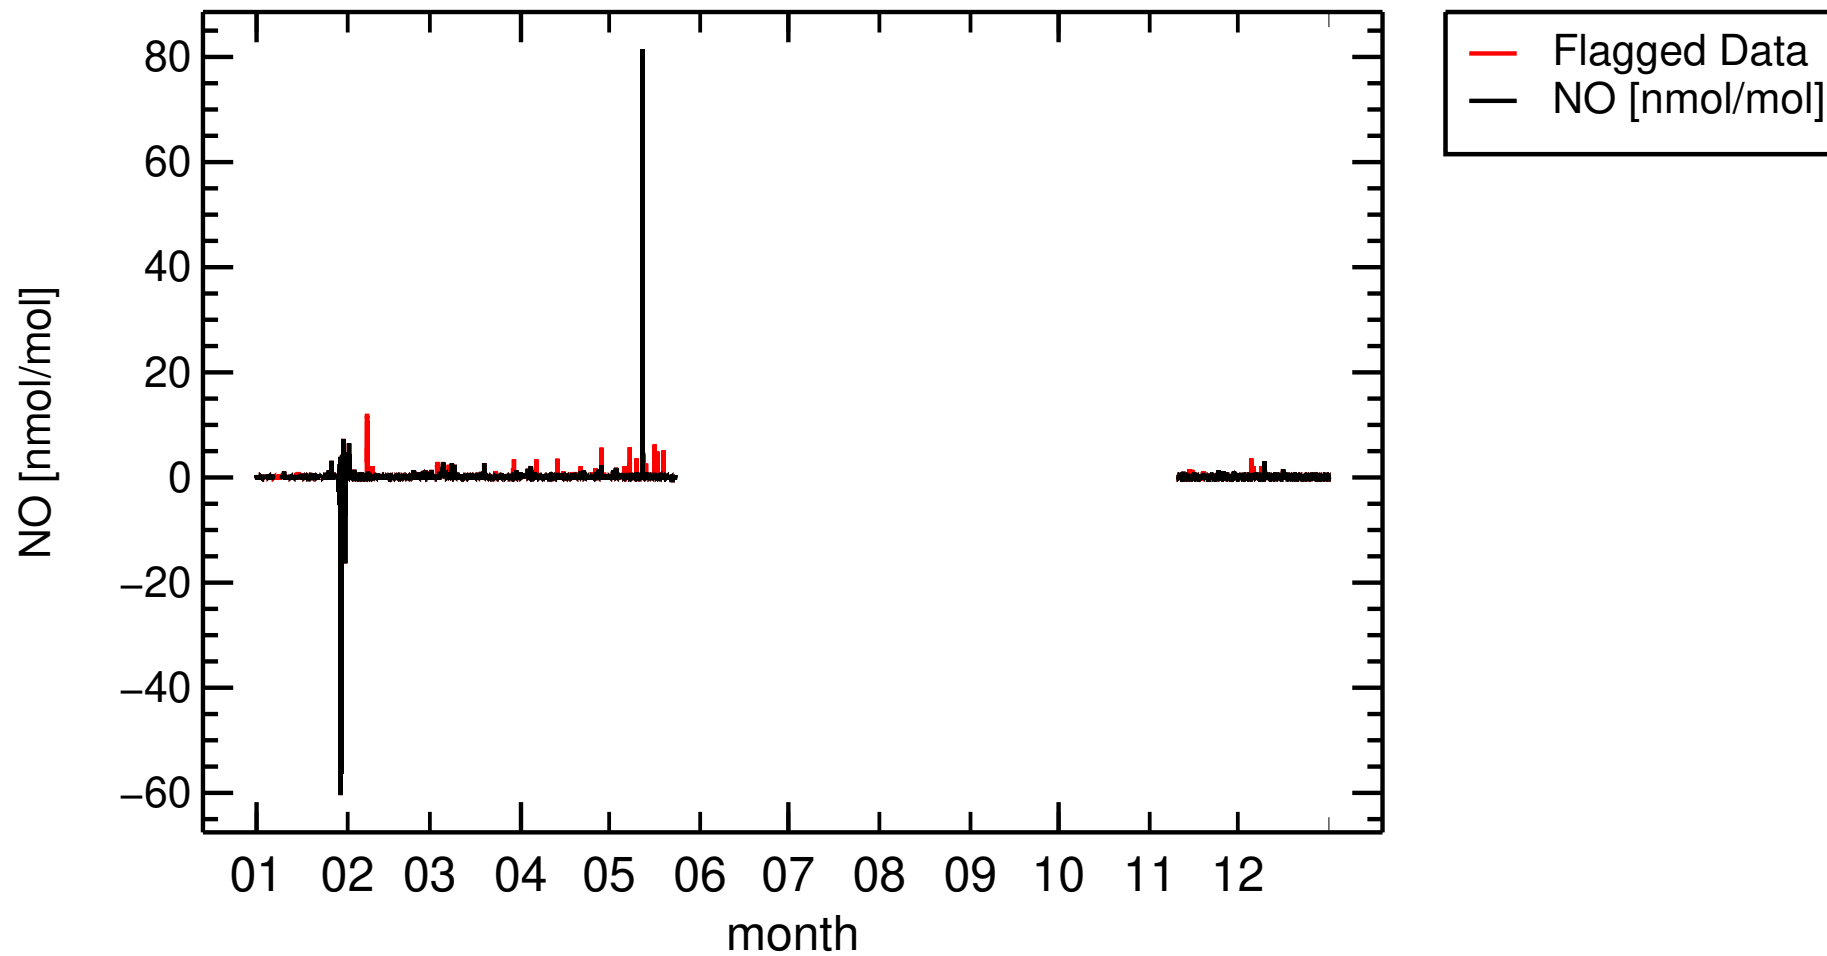

Station GAW-Name: Puy de Dome  
Station GAW-ID: PUY  
Station latitude: 45.772223  
Station longitude: 2.964886  
Station altitude: 1465m  
Station land use: Forest  
Station setting: Mountain

Meta Data missing:

Inlet description entry empty

Inlet tube material missing

Molybdenum Converter used

Small offset, which can be corrected

Water and ozone interference correction can be done at TC

2022

FR0030R , Puy de Dome

2022