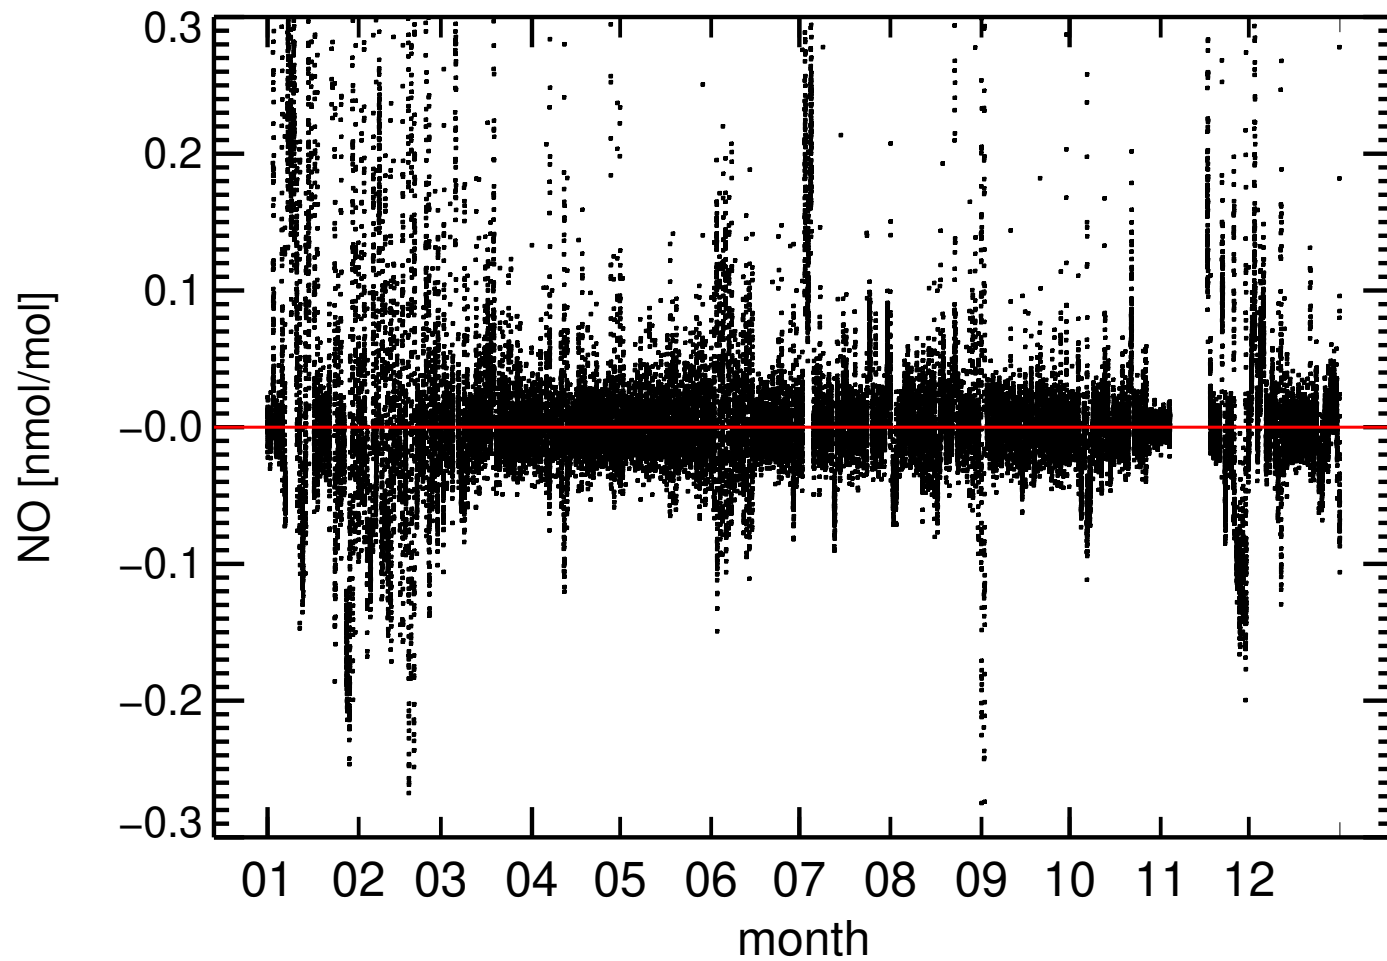

Inlet description entry empty

Inlet tube material missing

Molybdenum Converter used

Small offset, which can be corrected

Water and ozone interference correction can be done at TC

2022

FR0030R , Puy de Dome

2022

FR0030R , Puy de Dome (rev.)

2020

FR0030R , Puy de Dome (rev.)

2021

FR0030R , Puy de Dome (rev.)

daily averages  
FR0030R , Puy de Dome

nitrogen\_dioxide, nmol/mol MEAN = NaN nmol/mol

daily averages  
FR0030R , Puy de Dome